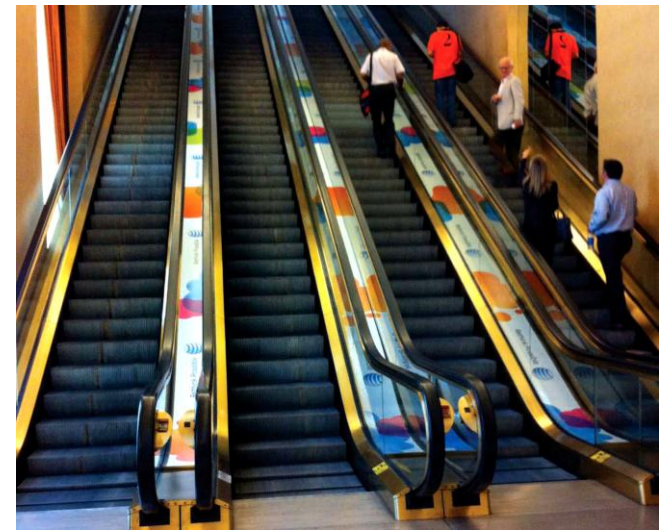

ESCALATOR GRAPHICS	SPECS	SIZE	PRICES
ESG1 – Glass Wraps (8)	1284"W x 23.5" H	Single	$28,000
ESG2 – Gutters (3)	12.5"W x 101.5"H	Single	$8,000
ESG3 - Glass Wraps (8)	73"W x 24" H	Single	$30,000
ESG4 - Gutters (3)	12.5"W x 70"H	Single	$10,000
ESG5 - Glass Wraps (8) NOT AVAILABLE	105"W x 23" H	Single	$35,000
ESG6 - Gutters (3) SOLD	10"W x 100' H	Single	$15,000
ESG7 - Glass Wraps (8) NOT AVAILABLE	84"W x 25.5" H	Single	$25,000
ESG8 - Gutters (3) SOLD	9.5"W x 100' H	Single	$12,000

*Note: Sponsor to provide print ready artwork 30 days out from the event. Prices are subject to change post deadline.