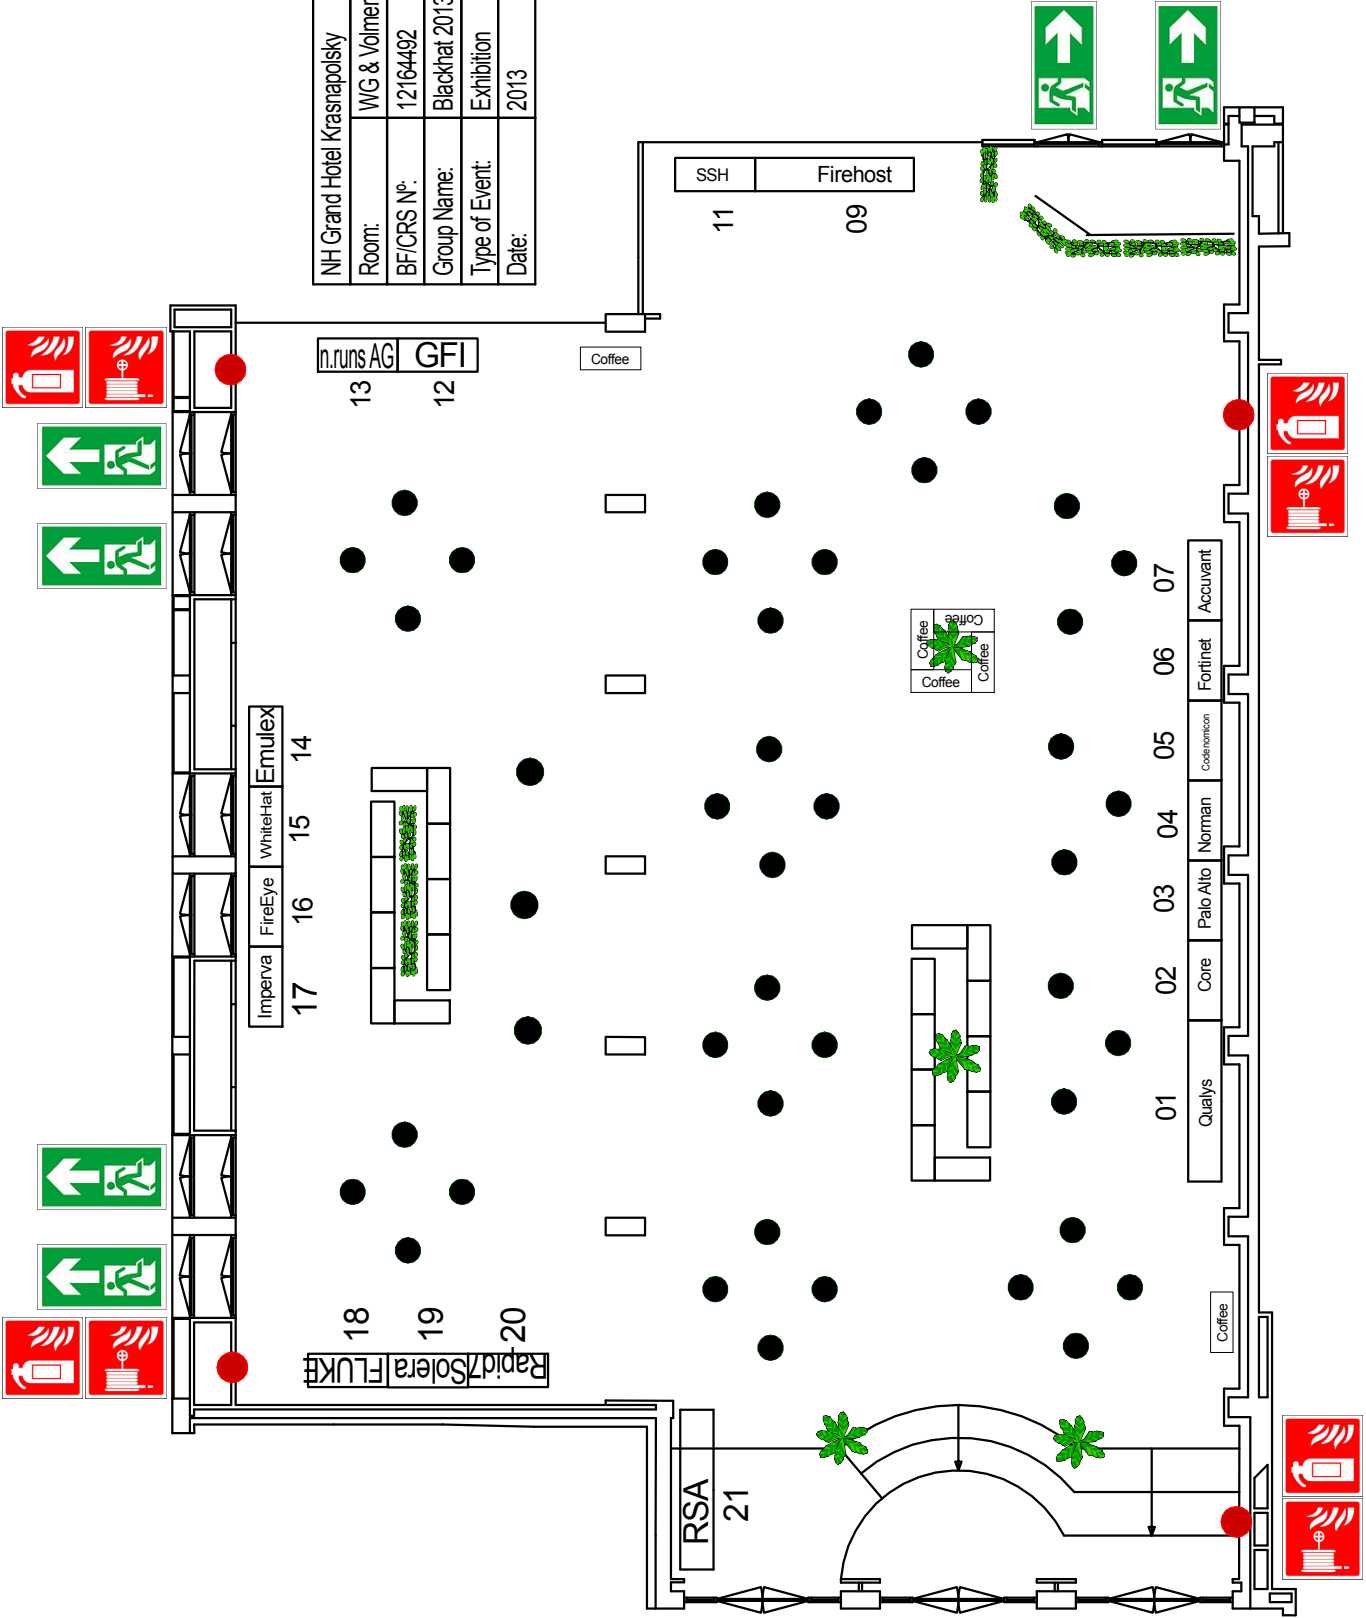

NH Grand Hotel Krasnapolsky		Version:	23-11-2012
Room:	WG & Volmers	Capacity:	400
BF/CRS N°:	12164492	Extras:	NONE
Group Name:	Blackhat 2013	ABO Contact:	Kimberly
Type of Event:	Exhibition	Editor:	NL
Date:	2013		